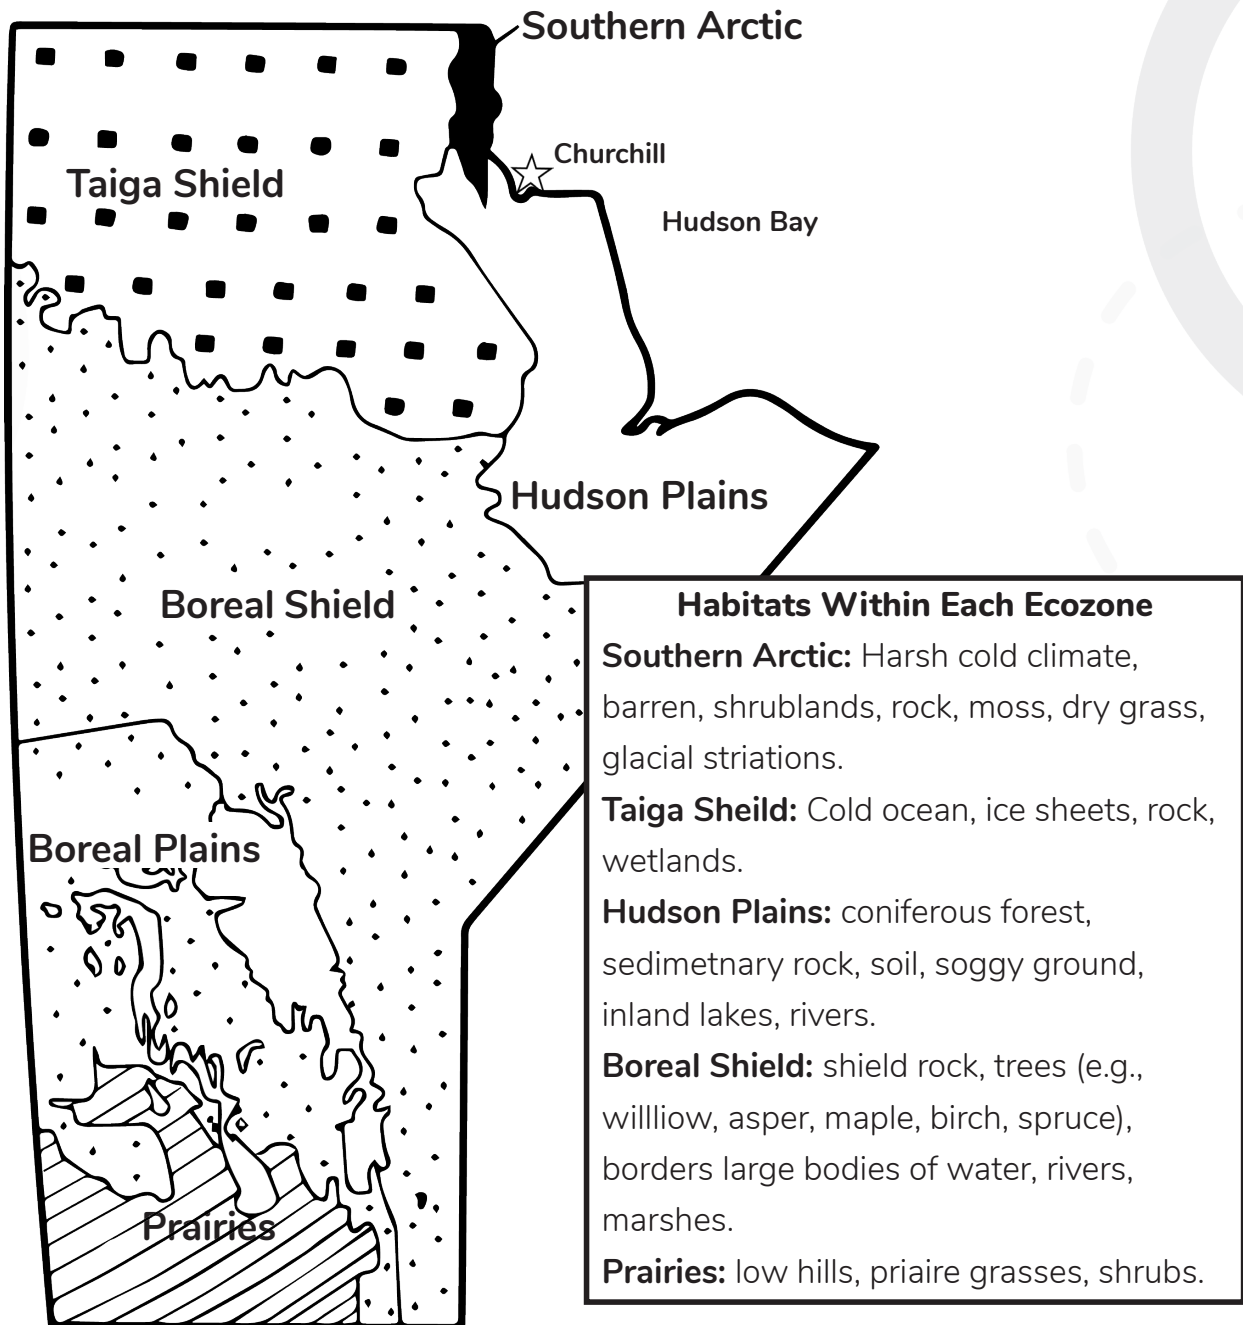

Date: _____

Name: _____

Habitats at Home

This activity was created by Gagan.

Different animals are found in different habitats, even here in Manitoba we have different habitats that different animals prefer.

Cut out the squares on the next page and draw the animal on them, then place them around your house in a space that most resembles their normal habitat. For example, snowy owls are found in the tundra, so try and find a spot in your house that is cold, like your fridge maybe? Use the map below to help determine the habitat of the different animals.

Polar Bears

Hint: found near the town of Churchill

Jack Pine

Hint: Found in Canada's largest Ecozone

Bald Eagle

Hint: Likes tall trees and are found near lakes, rivers and other large bodies of water

American Bison

Hint: Grazers, mostly eat grass

Monarch Butterfly

Hint: like warm climate and will migrate south to Mexico in the fall

Beluga Whales

Hint: found swimming near the surface of large bay of water

Beaver

Hint: Live in marshy areas with lots of wood to help construct their dams